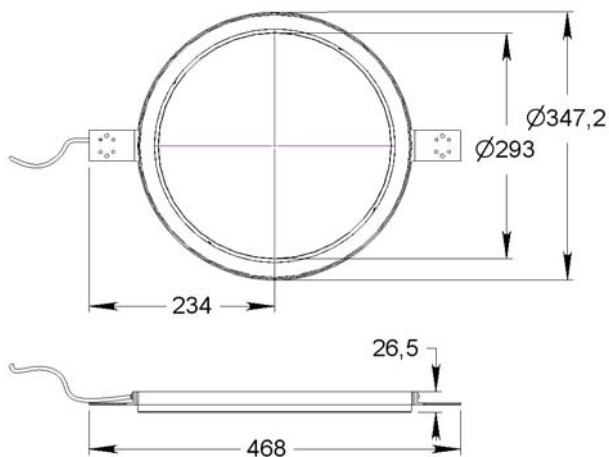

PAD industrial LED-Lighting

SUPER Ring Light OD 348mm

The super ring light with an outer diameter of 348 mm.

This light is supplied with two brackets for Bosch or Montech- profiles.

The ring lights are housed in a black aluminium ring with one special designed diffuser for evenness of light.

Mechanical dimensions:

Specifications:

Can be used for either steady state or strobe mode together with our control units.

Delivered with 1 meter cable for controller connection.

CE-approved/RoHS compliant.

Order information:

		Controllers St.St/Strobe
Red 630 nm	PAH3 1090	3A/24A
Red 640 nm	PAD3 1090	3A/24A
IR 880 nm	PAR3 1090	3A/24A
Green 520 nm	PAG3 1090	3A/24A
Blue 465 nm	PAB3 1090	3A/24A
White	PTW3 1090	3A/24A