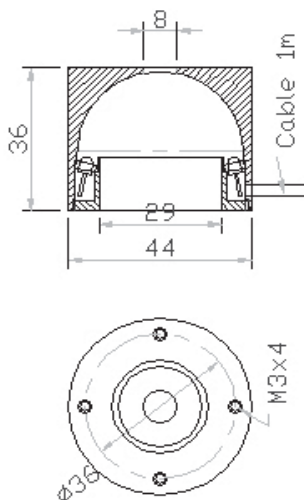

PAD industrial LED-Lighting

LED Dome Light OD 44mm

Our smallest dome light with only 44 mm outer diameter.

Opening for camera is only 8mm, but can be changed on request

Dome lights provide a highly shadow free lighting and avoids reflection from reflective objects more than ring lights.

The dome lights are housed in a black aluminium ring and a hemisphere.

The best evenness of light will be achieved as close as possible to object.

This domelight is specially designed for very small objects.

Mounting: Four M3 screw.

Mechanical dimensions:

Specifications:

Can be used for either steady state or strobe mode together with our control units.

Supplied with 1 meter cable for controller connection.

CE-approved/RoHS compliant.

Order information:

Red 630 nm	PAH3 2078
Red 640 nm	PAD3 2078
IR 880 nm	PAR3 2078
Green 520 nm	PAG3 2078
Blue 465 nm	PAB3 2078
White	PTW3 2078

Controllers St.St/Strobe

0.3A/8A
0.3A/8A
0.3A/8A
0.3A/8A
0.3A/8A
0.3A/8A