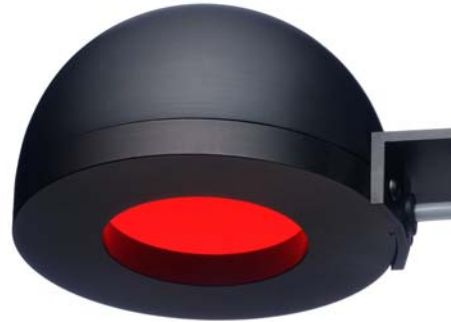

PAD industrial LED-Lighting

LED Dome Light OD 102mm

Dome lights provide a highly shadow free lighting and avoids reflection from reflective objects more than ring lights.

This light is supplied with a bracket for Bosch or Montech- profiles.

The dome lights are housed in a black aluminium ring and a hemisphere.

The best evenness of light will be achieved as close as possible to object.

Possibility for a smaller opening

Mechanical dimensions:

Specifications:

Can be used for either steady state or strobe mode together with our control units.

Delivered with 1 meter cable for controller connection.

CE-approved/RoHS compliant..

Order information:

Controllers St.St/Strobe