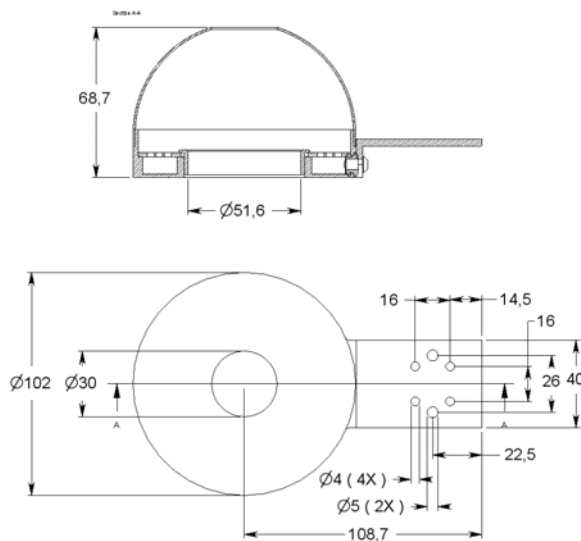

PAD industrial LED-Lighting

LED Dome Light OD 102mm

Dome lights provide a highly shadow free lighting and avoids reflection from reflective objects more than ring lights.

This light is supplied with a bracket for Bosch or Montech- profiles.

The dome lights are housed in a black aluminium ring and a hemisphere.

The best evenness of light will be achieved as close as possible to object.

Possibility for a smaller opening

Mechanical dimensions:

Specifications:

Can be used for either steady state or strobe mode together with our control units.

Delivered with 1 meter cable for controller connection.

CE-approved/RoHS compliant..

Order information:

Controllers St.St/Strobe