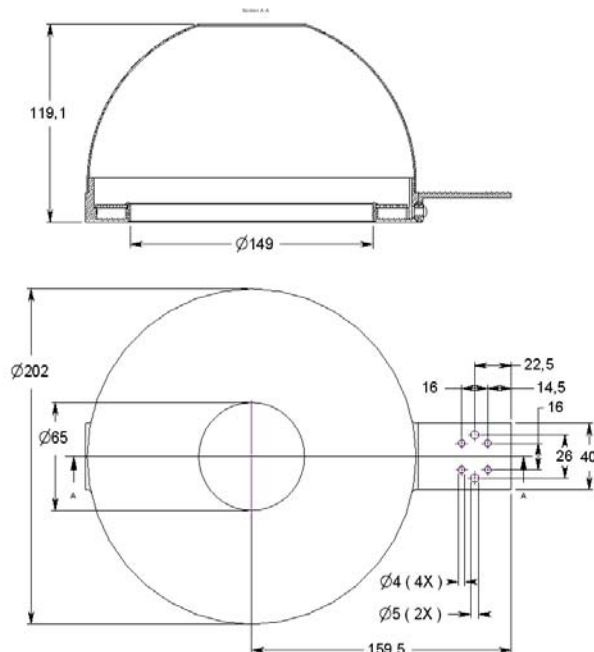

## LED Dome Light OD 202mm

Dome lights provide a highly shadow free lighting and avoids reflection from reflective objects more than ring lights.

This light is supplied with a bracket for Bosch or Montech- profiles.

### Mechanical dimensions: