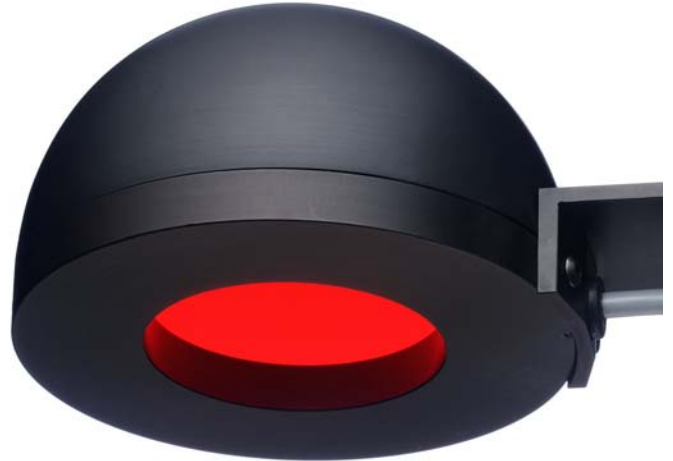

# PAD industrial LED-Lighting

## LED Dome Light OD 202mm

Dome lights provide a highly shadow free lighting and avoids reflection from reflective objects more than ring lights.

This light is supplied with a bracket for Bosch or Montech- profiles.

As an option an extra bracket is available.

The dome lights are housed in a black aluminium ring and a hemisphere.

The best evenness of light will be achieved as close as possible to object.

### Specifications:

Can be used for either steady state or strobe mode together with our control units.

Delivered with 1 meter cable for controller connection.

CE-approved/RoHS compliant.