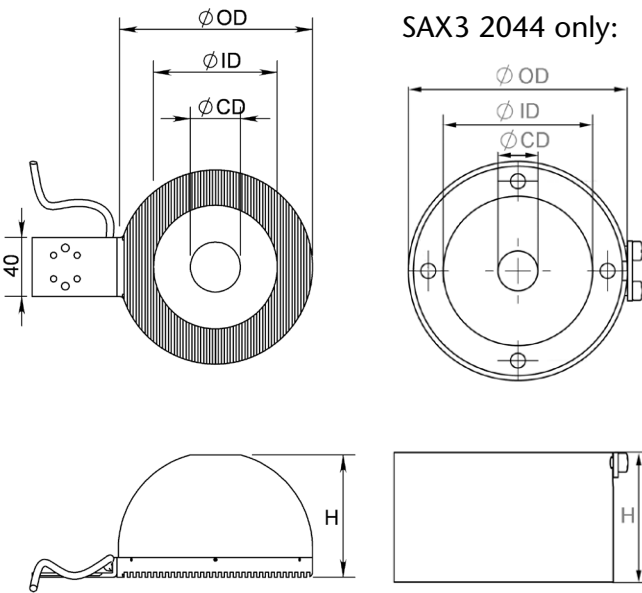

Dome lights

The dome lights are available in a wide range of sizes.

Dome lights provide highly shadow-free lighting in small working distances and avoid reflection from reflective objects more than ring lights.

In order to prevent a "camera hole shadow" it is possible to use a coaxial light together with the dome light.

Brackets are included (no. SXX3 010213, for details see bracket options) except for SAX3 2044.

As an option the camera hole can be covered by an adapter to reduce the hole size.

Mechanical dimensions

Order information single color lights

Order number	Sizes (mm)				Controller ²⁾	
	outer Ø	inner Ø	camera hole Ø	height	steady mode	strobe mode
SAX3 2044	44	30	8	26	1 A	8 A
SAX3 2078	78	34	24	57	1 A	8 A
SAX3 2102	102	54	30	69	1 A	8 A
SAX3 2132	132	84	34	83	1 A 3 A ³⁾	8 A 24 A ³⁾
SAX3 2162	162	114	50	100	1 A 3 A ³⁾	8 A 24 A ³⁾
SAX3 2202	202	164	65	124	3 A	24 A
SAX3 2348	348	300	100	190	3 A	24 A

²⁾ See controller selection for details

³⁾ For light colors white, blue, green and UV

Order information RGB lights

Order number	Sizes (mm)				Controller ⁴⁾	
	outer Ø	inner Ø	camera hole Ø	height	steady mode	strobe mode
RGB3 2078	78	34	24	57	1 A	8 A
RGB3 2102	102	54	30	69	1 A	8 A
RGB3 2132	132	84	34	83	1 A	8 A
RGB3 2162	162	114	50	100	1 A	8 A
RGB3 2202	202	164	65	124	1 A	8 A
RGB3 2348	348	300	100	190	on request	