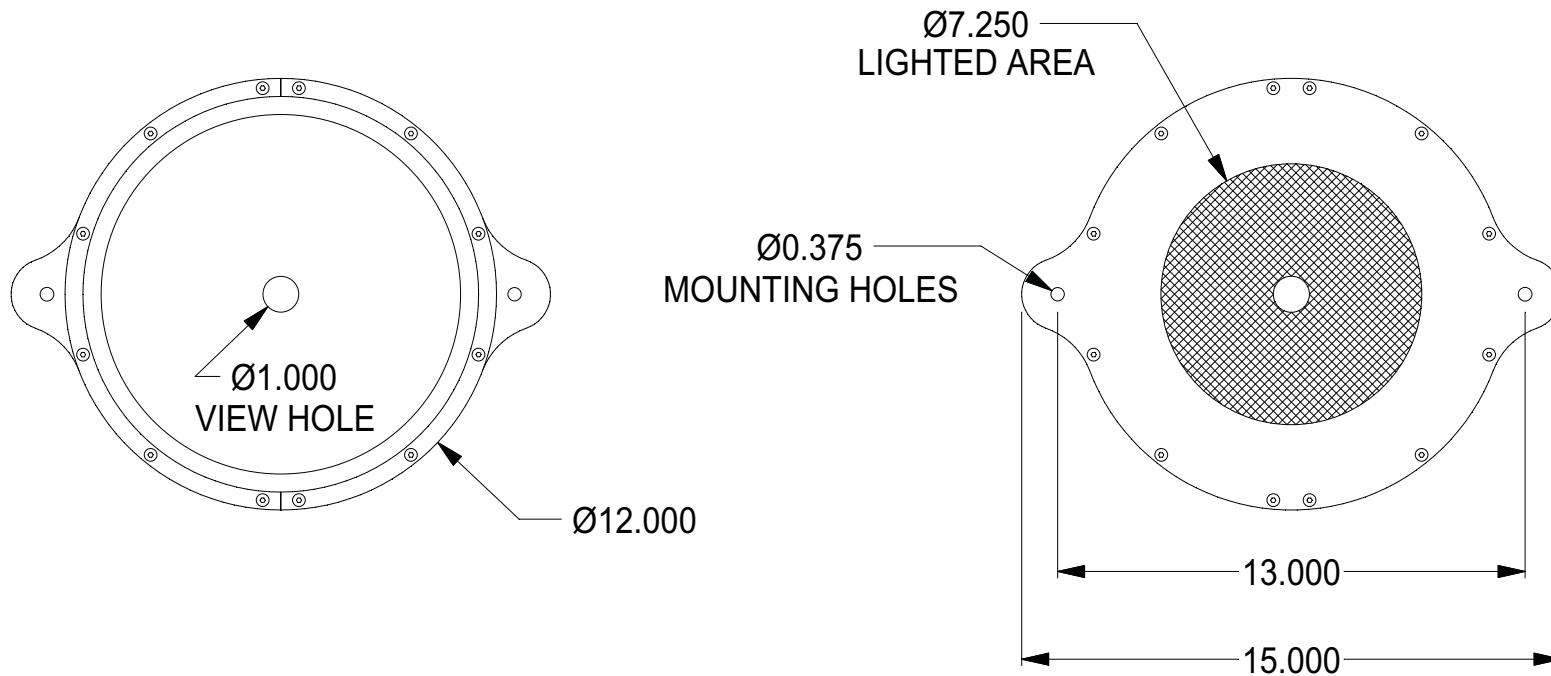

Lambda Photometrics Limited
Lambda House Batford Mill
Harpenden Herts AL5 5BZ
United Kingdom
E: info@lambdaphoto.co.uk
W: www.lambdaphoto.co.uk
T: +44 (0)1582 764334
F: +44 (0)1582 712084

WARNING!!!

USE ONLY SPECTRUM ILLUMINATION LDM 700 ADAPTER. DO NOT CONNECT LIGHT TO 24VDC DIRECTLY. FAILURE TO FOLLOW THESE DIRECTIONS WILL RESULT IN PREMATURE LED FAILURE AND VOID THE WARRANTY.

DL7.25 MOUNT DRAWING